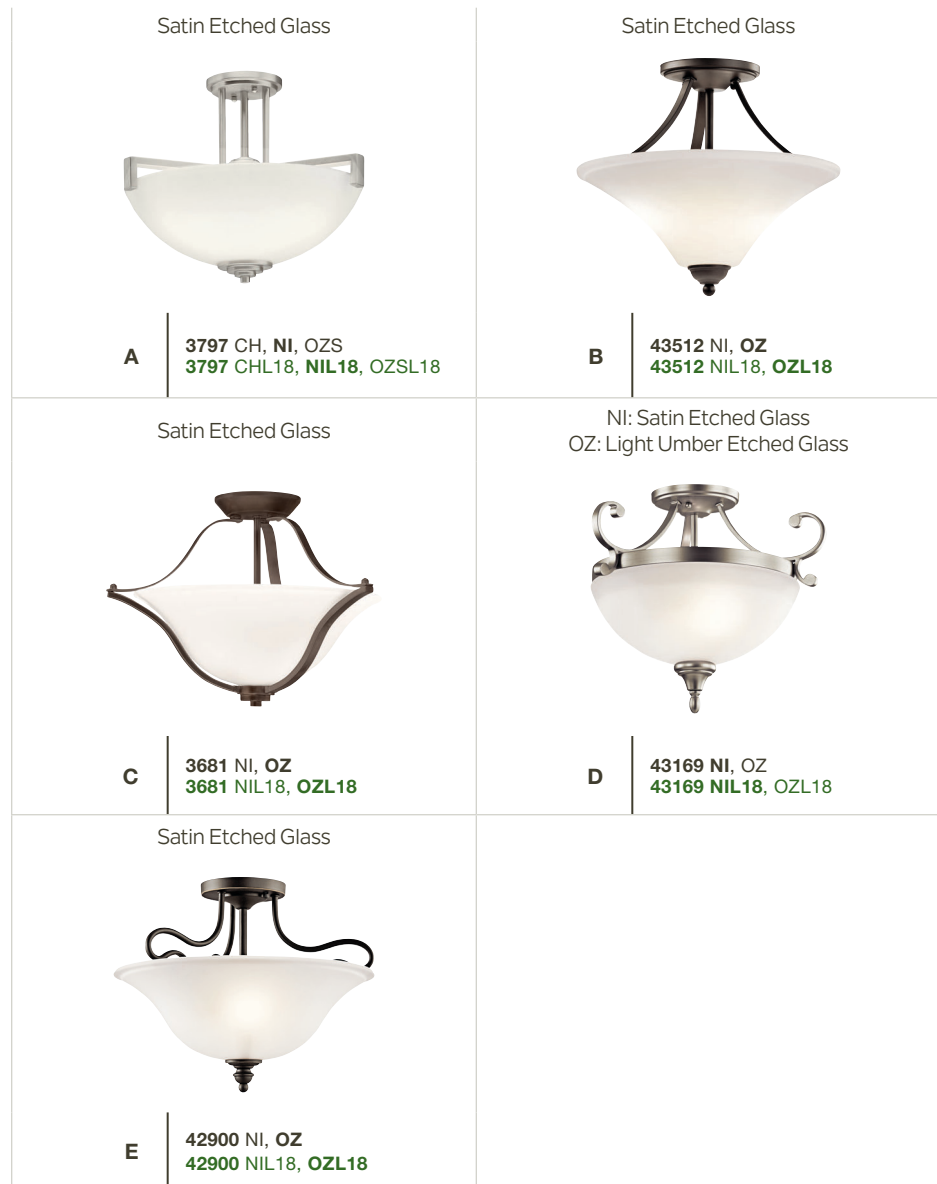

Additional LED, Energy Star® Rated Fixtures—denoted with an “L18” in the model number—have Energy Star Rated LED light bulbs packaged with the fixture

The fixture is now Energy Star rated—delivering added value to your project and your customers

No separate orders, no searching around for bulbs, and no hassle

Compatible LED bulbs are included, so everything you need is in one box, ready for installation

For ease in locating these LED options, look for the icon 

ITEM #	FINISH	LIGHT SOURCE	LED BULB OUTPUT	DIMENSIONS	OVRLL. H	EXTRA WIRE	CHAIN/STEM	NOTES
A	3797 CH, NI, OZS	(3) 100W (M)	---	17.25W x 14.5H	53	10	36	Additional chain 2996 NI, OZ.
A	3797 CHL18, NIL18, OZSL18	(3) 10W (M) 	3000K, 92 CRI, 800 Lumens, 80 LPW	17.25W x 14.5H	53	10	36	Dimmable. Add. chain 2996 NI, OZ.
B	43512 NI, OZ	(2) 75W (M)	---	15W x 13H	---	---	---	
B	43512 NIL18, OZL18	(2) 10W (M) 	3000K, 92 CRI, 800 Lumens, 80 LPW	15W x 13H	---	---	---	Dimmable.
C	3681 NI, OZ	(2) 100W (M)	---	18.75W x 13.25H	52	8	36	Additional chain 2996 NI, OZ.
C	3681 NIL18, OZL18	(2) 10W (M) 	3000K, 92 CRI, 800 Lumens, 80 LPW	18.75W x 13.25H	52	8	36	Dimmable. Additional chain 2996 NI, OZ.
D	43169 NI, OZ	(2) 100W (M)	---	17.25W x 14.25H	---	---	---	
D	43169 NIL18, OZL18	(2) 10W (M) 	3000K, 92 CRI, 800 Lumens, 80 LPW	17.25W x 14.25H	---	---	---	Dimmable.
E	42900 NI, OZ	(2) 100W (M)	---	16W x 13H	---	---	---	
E	42900 NIL18, OZL18	(2) 10W (M) 	3000K, 92 CRI, 800 Lumens, 80 LPW	16W x 13H	---	---	---	Dimmable.

Measurements shown in inches.